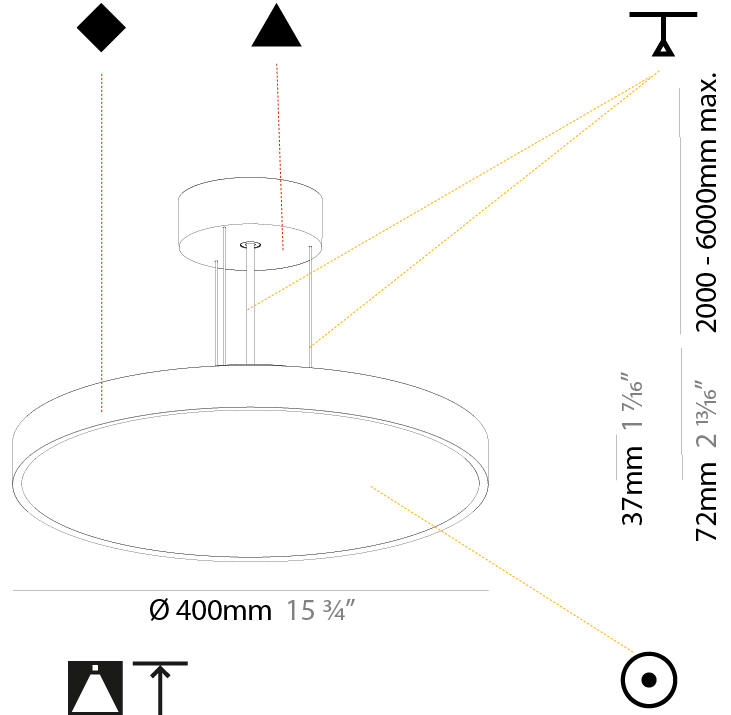

GENERAL

Series: Sign Diva
Subseries: Sign Diva
Partner: Prolicht
Division: Architectural
Installation: Suspension
Product Type: Pendant
Mounting Location: Ceiling
Light Distribution: Direct

PHYSICAL

Shape: Round
Diameter (mm): 400
Diameter (in): 15 3/4
Height (mm): 72
Height (in): 2 13/16
Max. Overall Height (mm): 2072
Max. Overall Height (in): 81 3/16
Weight (kg): 2.972
Weight (lbs): 6.55

Diffuser: [PMMA - Opal / Micro-Prism / Sparkling Secret / Vintage Industrial with Shine Ring](#)
Fixture Finish: [SSR / BKV / CWI / CRY / HAB / UFT / ITA / RUA / FTG / MYG / LOD / PUS / FRO / FUP / KIA / POP / BLS / SPG / MEY / GOH / CHC / COM / ABZ / JAG / OBR / MOS / ROR](#)
Fixture Material: [PMMA / Extruded Aluminum / Steel](#)
Cable Details: [2000mm or 6000mm Transparent Cable](#)

ELECTRICAL

Lamp Type: LED (Zhaga Standard)
Input Wattage (W): 19.8
Total Output Wattage (W): 16
Dimming: [Tri-Mode (Non-Dimming and Phase Dimming (120Vac only) and 0-10V Dimming)](#)
Driver Included: Yes
Driver Location: Integrated
Driver Type: Constant Current - Universal
Driver Class: Class 2
Input Voltage (V): 120 - 277
Constant Current (MA): 500

LED

Color Temperature (°K): [2700 / 3000 / 3500 / 4000](#)
Max. Delivered Lumen (lm): [1160 / 1733 / 1741 / 1776](#)
CRI: >90 CRI
Lamp Life (hrs): 50000

OPTICAL

RATINGS AND CERTIFICATIONS

Certified By: Certified for North American Standards
IP rating: IP20

PROJECT
TYPE
SPECIFIER
QUANTITY
DATE