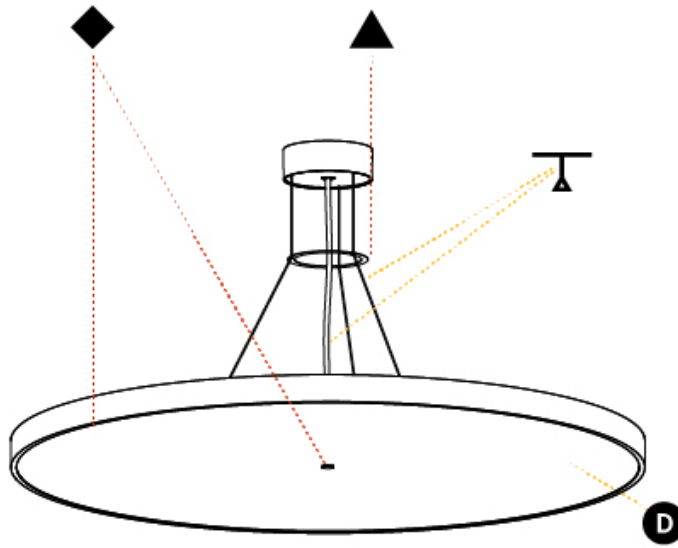

SIGN DIVA SUSPENSION

A300007-

PROJECT
TYPE
SPECIFIER
QUANTITY
DATE