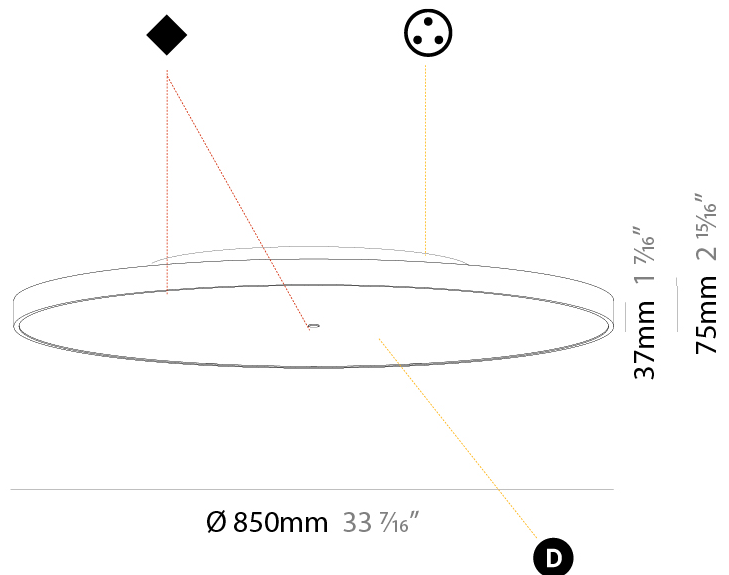

GENERAL

Series: Sign Diva
Subseries: Sign Diva
Partner: Prolicht
Division: Architectural
Installation: Surface
Product Type: Ceiling Surface
Mounting Location: Ceiling
Light Distribution: Direct / Indirect

PHYSICAL

Shape: Round
Diameter (mm): 850
Diameter (in): 33 7/16
Height (mm): 75
Height (in): 2 15/16
Weight (kg): 12.906
Weight (lbs): 28.453
Diffuser: Direct - PMMA - Opal/Micro-Prism/Sparkling Secret/Vintage Industrial with Shine Ring / Indirect - White/Yellow/Orange/Red/Blue/Green
Fixture Finish: SSR / BKV / CWI / CRY / HAB / UFT / ITA / RUA / FTG / MYG / LOD / PUS / FRO / FUP / KIA / POP / BLS / SPG / MEY / GOH / CHC / COM / ABZ / JAG / OBR / MOS / ROR
Fixture Material: PMMA / Extruded Aluminum / Steel

ELECTRICAL

Lamp Type: LED (Zhaga Standard)
Input Wattage (W): 96.8
Total Output Wattage (W): 76.8
Dimming: Tri-Mode (Non-Dimming and Phase Dimming (120Vac only) and 0-10V Dimming)
Driver Included: Yes
Driver Location: Integrated
Driver Type: Constant Current - Universal
Driver Class: Class 2
Input Voltage (V): 120 - 277
Constant Current (MA): 600

LED

Color Temperature (°K): 3000 / 3500 / 4000
Max. Delivered Lumen (lm): 11160 / 11388 / 11620
CRI: >90 CRI
Lamp Life (hrs): 50000

OPTICAL

RATINGS AND CERTIFICATIONS

Certified By: Certified for North American Standards
IP rating: IP20

PROJECT
TYPE
SPECIFIER
QUANTITY
DATE