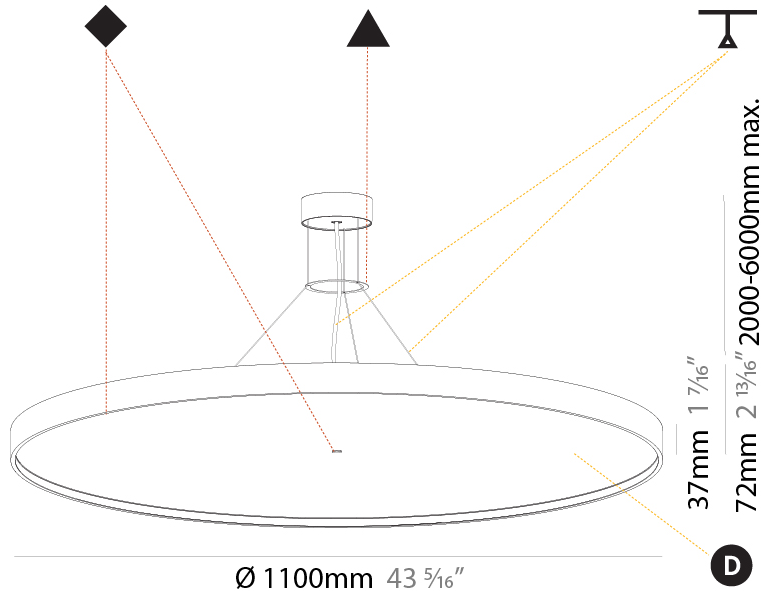

GENERAL

Series: Sign Diva
Subseries: Sign Diva
Partner: Prolicht
Division: Architectural
Installation: Suspension
Product Type: Pendant
Mounting Location: Ceiling
Light Distribution: Direct / Indirect

PHYSICAL

Shape: Round
Diameter (mm): 1100
Diameter (in): 43 ⁵/₁₆"
Height (mm): 72
Height (in): 2 ¹³/₁₆"
Weight (kg): 20.78
Weight (lbs): 45.81
Diffuser: PMMA - Opal / Micro-Prism / Sparkling Secret / Vintage Industrial
Fixture Finish: SSR / BKV / CWI / CRY / HAB / UFT / ITA / RUA / FTG / MYG / LOD / PUS / FRO / FUP / KIA / POP / BLS / SPG / MEY / GOH / CHC / COM / ABZ / JAG / OBR / MOS / ROR
Fixture Material: PMMA / Extruded Aluminum / Steel
Cable Details: 2000mm/78 3/4" or 6000mm/236 1/4" Transparent Cable

ELECTRICAL

Lamp Type: LED (Zhaga Standard)
Input Wattage (W): 169.4 / 28.6
Total Output Wattage (W): 135 / 24
Dimming: Tri-Mode (Non-Dimming and Phase Dimming (120Vac only) and 0-10V Dimming)
Driver Included: Yes
Driver Location: Integrated
Driver Type: Constant Current - Universal
Driver Class: Class 2
Input Voltage (V): 120 - 277
Constant Current (MA): 600 / 350

LED

Color Temperature (*K): 2700 / 3000 / 3500 / 4000
Max. Delivered Lumen (lm): 20030 / 20610 / 21050 / 21480
CRI: >90 CRI
Lamp Life (hrs): 50000

OPTICAL

RATINGS AND CERTIFICATIONS

Certified By: Certified for North American Standards
IP rating: IP20

PROJECT _____
TYPE _____
SPECIFIER _____
QUANTITY _____
DATE _____