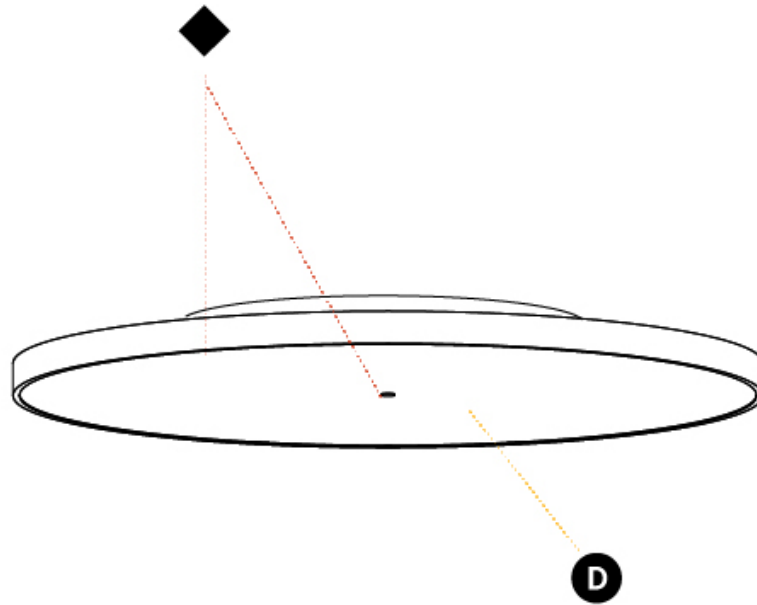

A3D093-

PROJECT
TYPE
SPECIFIER
QUANTITY
DATE