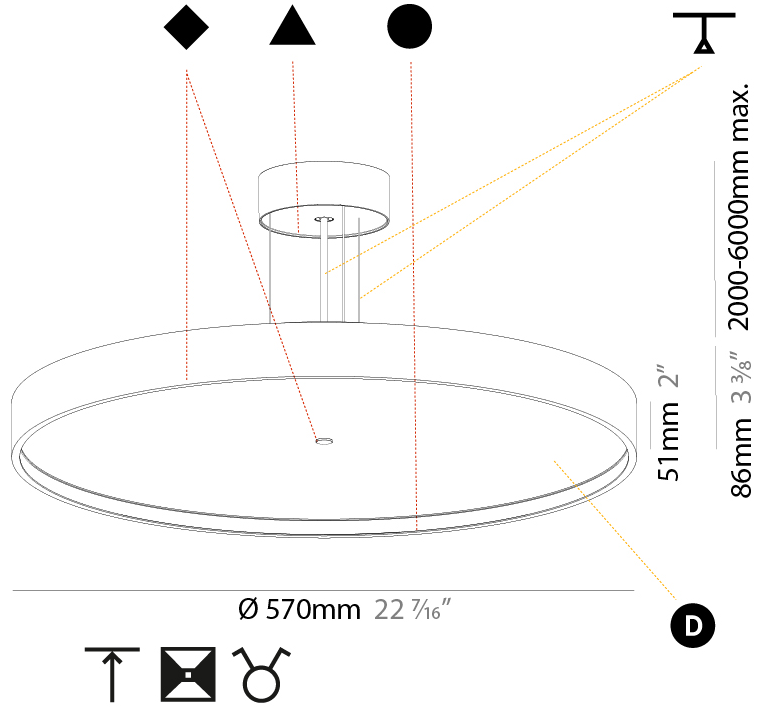

GENERAL

Series: Sign Diva
Subseries: Sign Diva Korona
Partner: Prolicht
Division: Architectural
Installation: Suspension
Product Type: Pendant
Mounting Location: Ceiling
Light Distribution: Direct / Indirect

PHYSICAL

Shape: Round
Diameter (mm): 570
Diameter (in): 22 7/16
Height (mm): 86
Height (in): 3 3/8
Weight (kg): 8.812
Weight (lbs): 19.43

Diffuser: PMMA - Opal / Micro-Prism / Sparkling Secret / Vintage Industrial

Fixture Finish: SSR / BKV / CWI / CRY / HAB / UFT / ITA / RUA / FTG / MYG / LOD / PUS / FRO / FUP / KIA / POP / BLS / SPG / MEY / GOH / CHC / COM / ABZ / JAG / OBR / MOS / ROR

Fixture Material: PMMA / Extruded Aluminum / Steel

Cable Details: 2000mm/78 3/4" or 6000mm/236 1/4" Transparent Cable

ELECTRICAL

Lamp Type: LED (Zhaga Standard)
Input Wattage (W): 67
Total Output Wattage (W): 60.9
Dimming: Tri-Mode (Non-Dimming and Phase Dimming (120Vac only) and 0-10V Dimming)
Driver Included: Yes
Driver Location: Integrated
Driver Type: Constant Current - Universal
Driver Class: Class 2
Input Voltage (V): 120 - 277
Constant Current (MA): 350

LED

Color Temperature (°K): 2700 / 3000 / 3500 / 4000
Max. Delivered Lumen (lm): 6632 / 6728 / 6812 / 6951
Nominal Lumen (lm): 9097 / 9229 / 9344 / 9535
CRI: >90 CRI
Lamp Life (hrs): 50000

OPTICAL

RATINGS AND CERTIFICATIONS

Certified By: Certified for North American Standards
IP rating: IP20

A

D