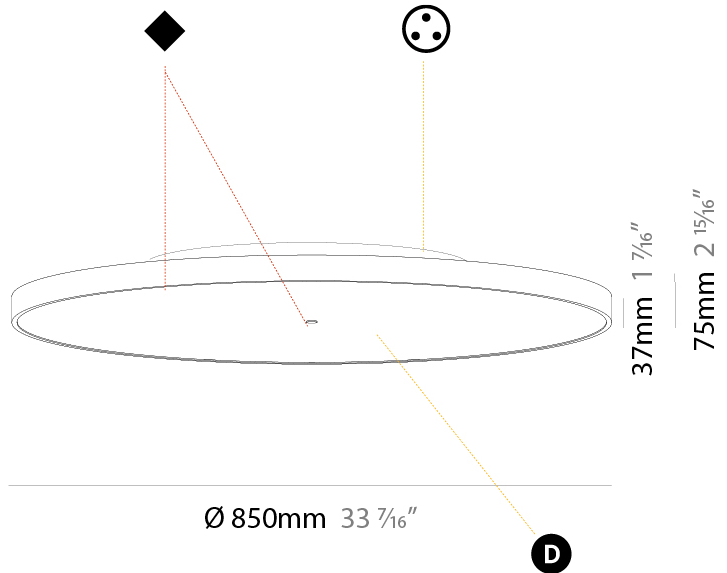

GENERAL

Series: Sign Diva
Subseries: Sign Diva Korona
Partner: Prolicht
Division: Architectural
Installation: Surface
Product Type: Ceiling Surface
Mounting Location: Ceiling
Light Distribution: Direct / Indirect

PHYSICAL

Shape: Round
Diameter (mm): 850
Diameter (in): 33 ⁷/₁₆
Height (mm): 89
Height (in): 3 ¹/₂
Weight (kg): 13.283
Weight (lbs): 29.284
Diffuser: Direct - PMMA - Opal/Micro-Prism/Sparkling Secret/Vintage Industrial / Indirect - White/Yellow/Orange/Red/Blue/Green
Fixture Finish: SSR / BKV / CWI / CRY / HAB / UFT / ITA / RUA / FTG / MYG / LOD / PUS / FRO / FUP / KIA / POP / BLS / SPG / MEY / GOH / CHC / COM / ABZ / JAG / OBR / MOS / ROR
Fixture Material: PMMA / Extruded Aluminum / Steel

ELECTRICAL

Lamp Type: LED (Zhaga Standard)
Input Wattage (W): 96.8
Total Output Wattage (W): 76.8
Dimming: Tri-Mode (Non-Dimming and Phase Dimming (120Vac only) and 0-10V Dimming)
Driver Included: Yes
Driver Location: Integrated
Driver Type: Constant Current - Universal
Driver Class: Class 2
Input Voltage (V): 120 - 277
Constant Current (MA): 600

LED

Color Temperature (°K): 3000 / 3500 / 4000
Max. Delivered Lumen (lm): 11160 / 11388 / 11620
CRI: >90 CRI
Lamp Life (hrs): 50000

OPTICAL

RATINGS AND CERTIFICATIONS

Certified By: Certified for North American Standards
IP rating: IP20

PROJECT
TYPE
SPECIFIER
QUANTITY
DATE