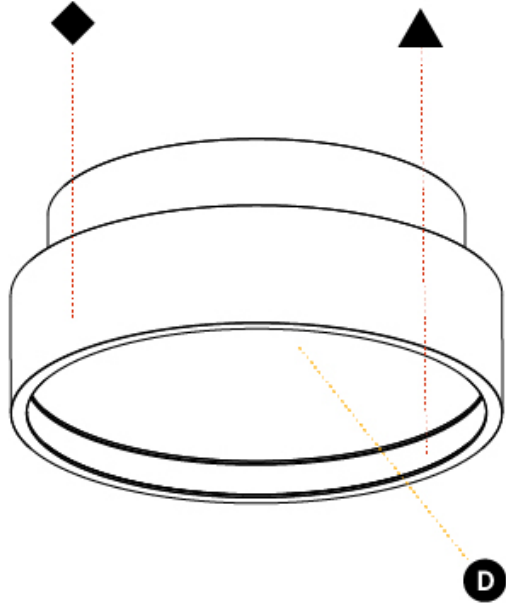

SIGN DIVA KORONA SURFACE

A3D100- : A3D100-DP-30K-13-03-04

PROJECT
TYPE
SPECIFIER
QUANTITY
DATE