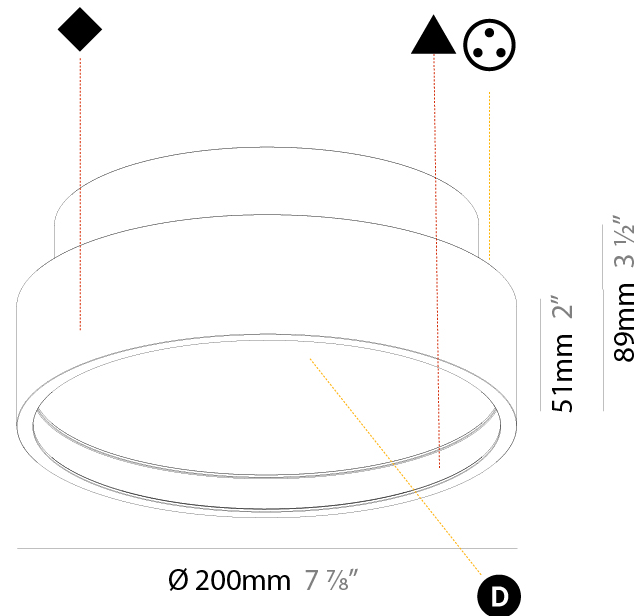

GENERAL

Series: Sign Diva
Subseries: Sign Diva Korona
Partner: Prolicht
Division: Architectural
Installation: Surface
Product Type: Ceiling Surface
Mounting Location: Ceiling
Light Distribution: Direct / Indirect

PHYSICAL

Shape: Round
Diameter (mm): 200
Diameter (in): 7 7/8
Height (mm): 89
Height (in): 3 1/2
Weight (kg): 1.261
Weight (lbs): 2.78
Diffuser: [Direct - PMMA - Opal/Micro-Prism/Sparkling Secret/Vintage Industrial / Indirect - White/Yellow/Orange/Red/Blue/Green](#)
Fixture Finish: [SSR / BKV / CWI / CRY / HAB / UFT / ITA / RUA / FTG / MYG / LOD / PUS / FRO / FUP / KIA / POP / BLS / SPG / MEY / GOH / CHC / COM / ABZ / JAG / OBR / MOS / ROR](#)
Fixture Material: [PMMA / Extruded Aluminum / Steel](#)

ELECTRICAL

Lamp Type: LED (Zhaga Standard)
Input Wattage (W): 12.1
Total Output Wattage (W): 11
Dimming: [Tri-Mode (Non-Dimming and Phase Dimming (120Vac only) and 0-10V Dimming)](#)
Driver Included: Yes
Driver Location: Integrated
Driver Type: Constant Current - Universal
Driver Class: Class 2
Input Voltage (V): 120 - 277
Constant Current (MA): 350

LED

Color Temperature (°K): [3000 / 3500 / 4000](#)
Max. Delivered Lumen (lm): [1100 / 1117 / 1140](#)
CRI: >90 CRI
Lamp Life (hrs): 50000

OPTICAL

RATINGS AND CERTIFICATIONS

Certified By: Certified for North American Standards
IP rating: IP20

PROJECT
TYPE
SPECIFIER
QUANTITY
DATE