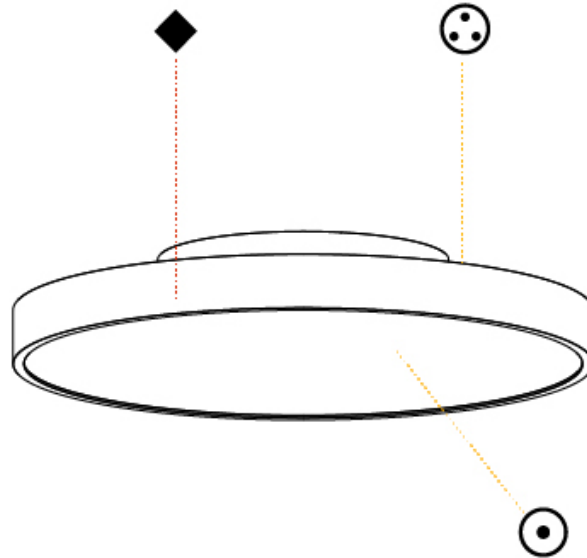

SIGN DIVA SURFACE

A3D086-

PROJECT

TYPE

SPECIFIER

QUANTITY

DATE

A